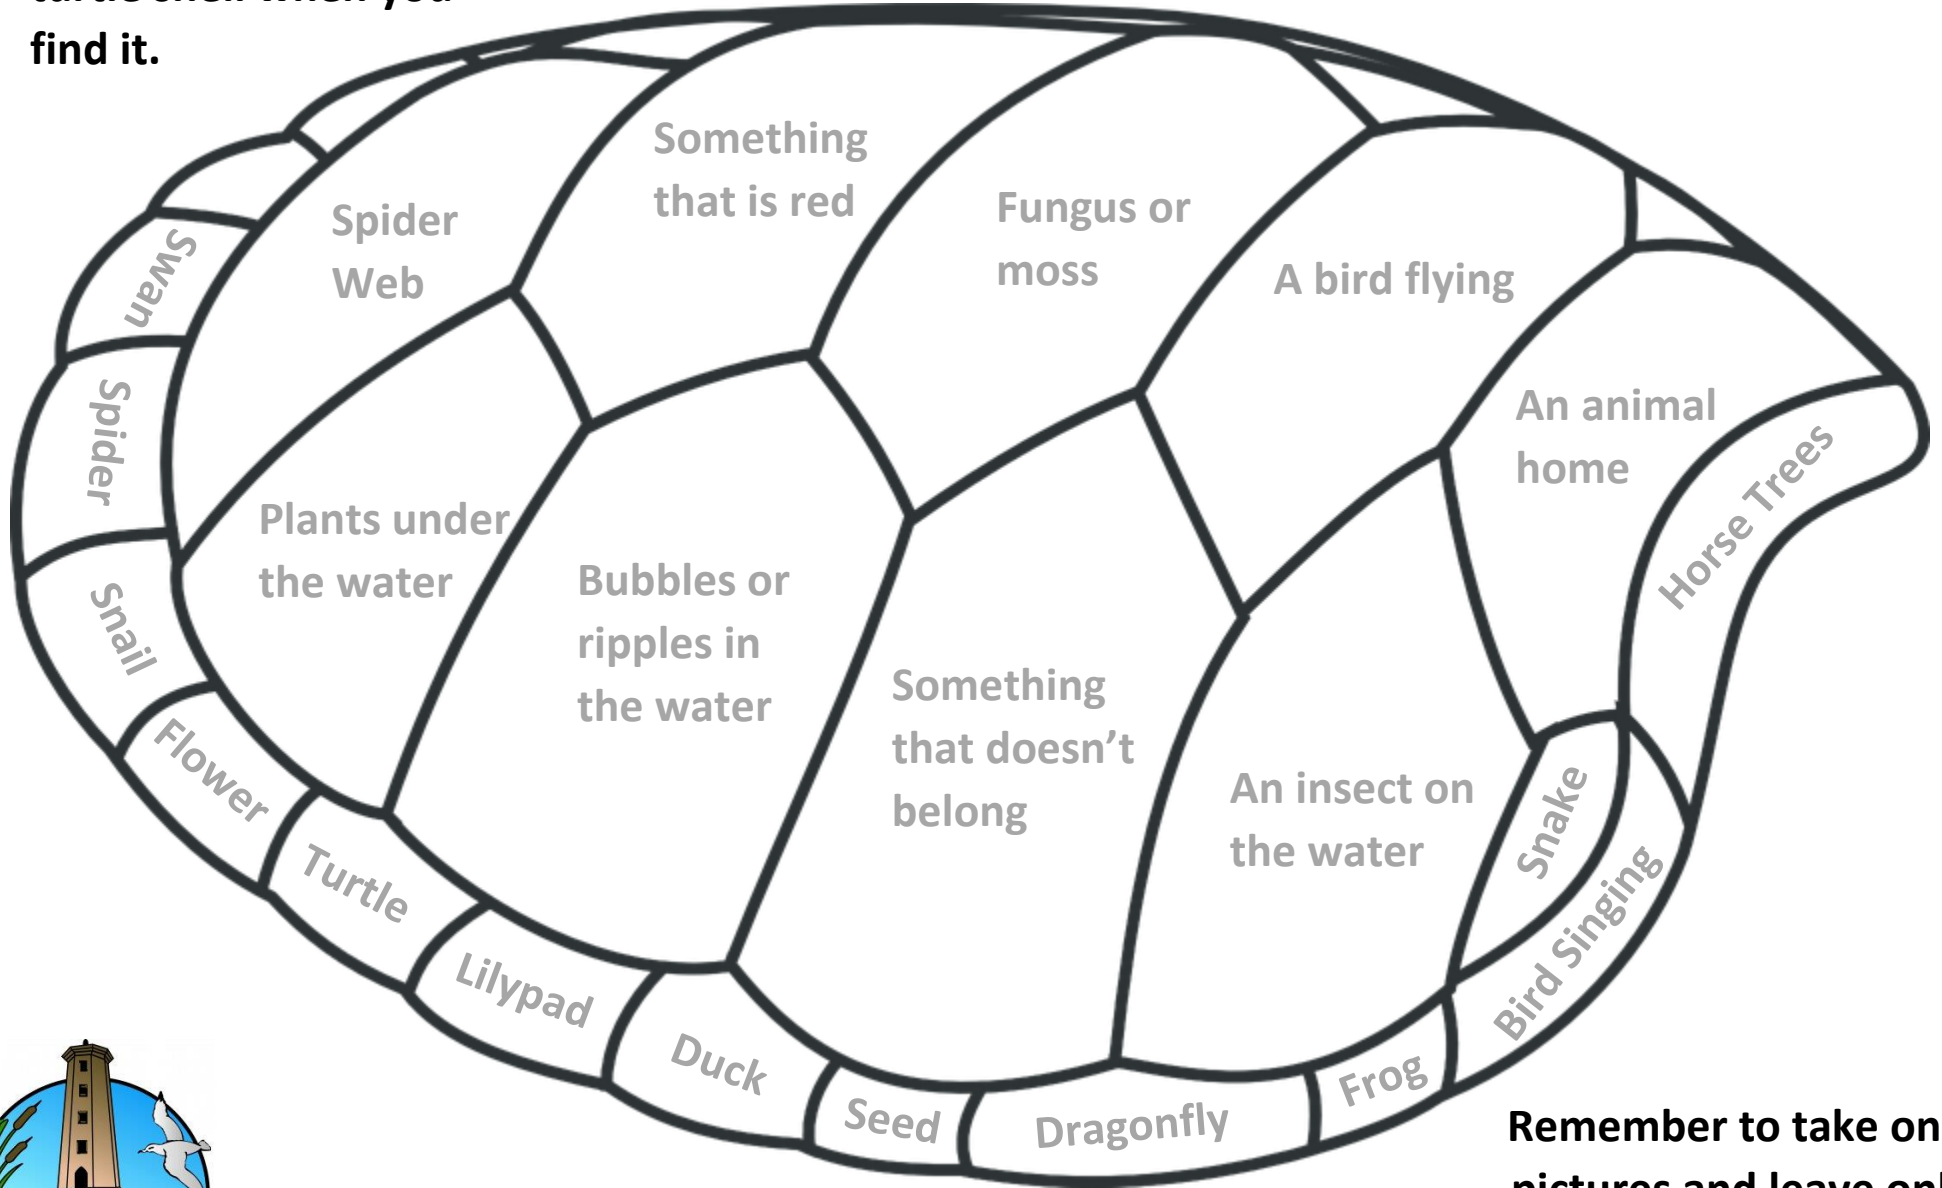

# Marsh Scavenger Hunt

Colour each part of the turtle shell when you find it.

Remember to take only pictures and leave only footprints.